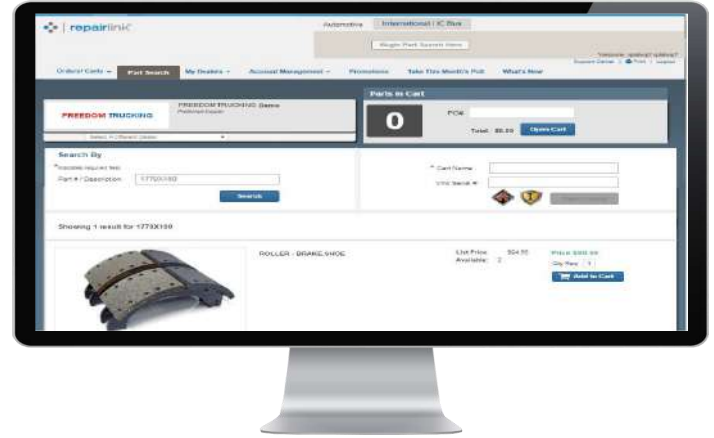

ORDER PARTS ONLINE!

repairlink™
RepairLinkShop.com

SELKING
INTERNATIONAL TRUCKS

ORDER PARTS ONLINE!

repairlink™
RepairLinkShop.com

Serving the Midwest Since 1965!

Fort Wayne, IN Muncie, IN South Bend, IN LaGrange, IN Bryan, OH Greenburg, IN
Decatur, IN Richmond, IN Elkhart, IN Stony Ridge, OH Monroe, MI

Free to you, OnCommand
Parts Information powered by
RepairLink delivers a complete electronic
parts ordering system online with ease.

Not only do you have access to our dealership pricing and
inventory availability; you can also view illustrations and technical
diagrams, making **RepairLinkShop.com**
a valuable resource to you.